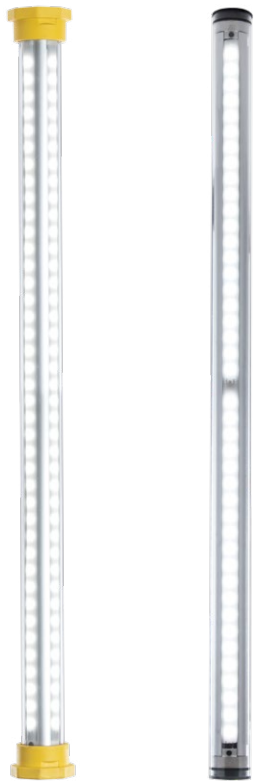

THE ORIGINAL

OFTEN IMITATED,
NEVER DUPLICATED

3313-4000

STUBBY[®]

The Stubby is constructed around a highly efficient LED replaceable lamp with Light Smoothing Technology. The lightweight outer shell is designed to withstand the most rigorous and abusive conditions. The Stubby can be purchased on a retractable cord reel, with a standard cord or as a replaceable head kit.

STUBBY[®] XL

The Stubby XL is a 22" fixture that produces 1,150 lumens of light. Pair it with a couple of our 5000-1030 mag-mounts and this combo becomes one of the most versatile lights in the Saf-T-Lite arsenal. The Stubby XL spreads an even amount of light over a large work area.

3 LIGHTS IN 1

WORK LIGHT

UV LEAK DETECTION LIGHT

INSPECTION LIGHT

KNUCKLE
1020-0002

MODEL NUMBER	DESCRIPTION	CHARGER INCLUDED	COLOR	CASE QUANTITY
2304-0001	Stub Compact Work Light	Yes	Yellow	6
1020-0002	Knuckle Multi-Angled Platform	N/A	Black	N/A

LUMENS: 1,200 - 7,200

LIGHT: 5,000K

RATED: 50,000 hours

- > Fixture lengths 27" - 51"
- > 110, 210, 310 degrees of light angles
- > Polycarbonate outer tube
- > X-Treme Shield™ (chemical resistant outer tube) models available
- > Different mounting and hanging options available
- > Anti-roll and impact resistant end caps available