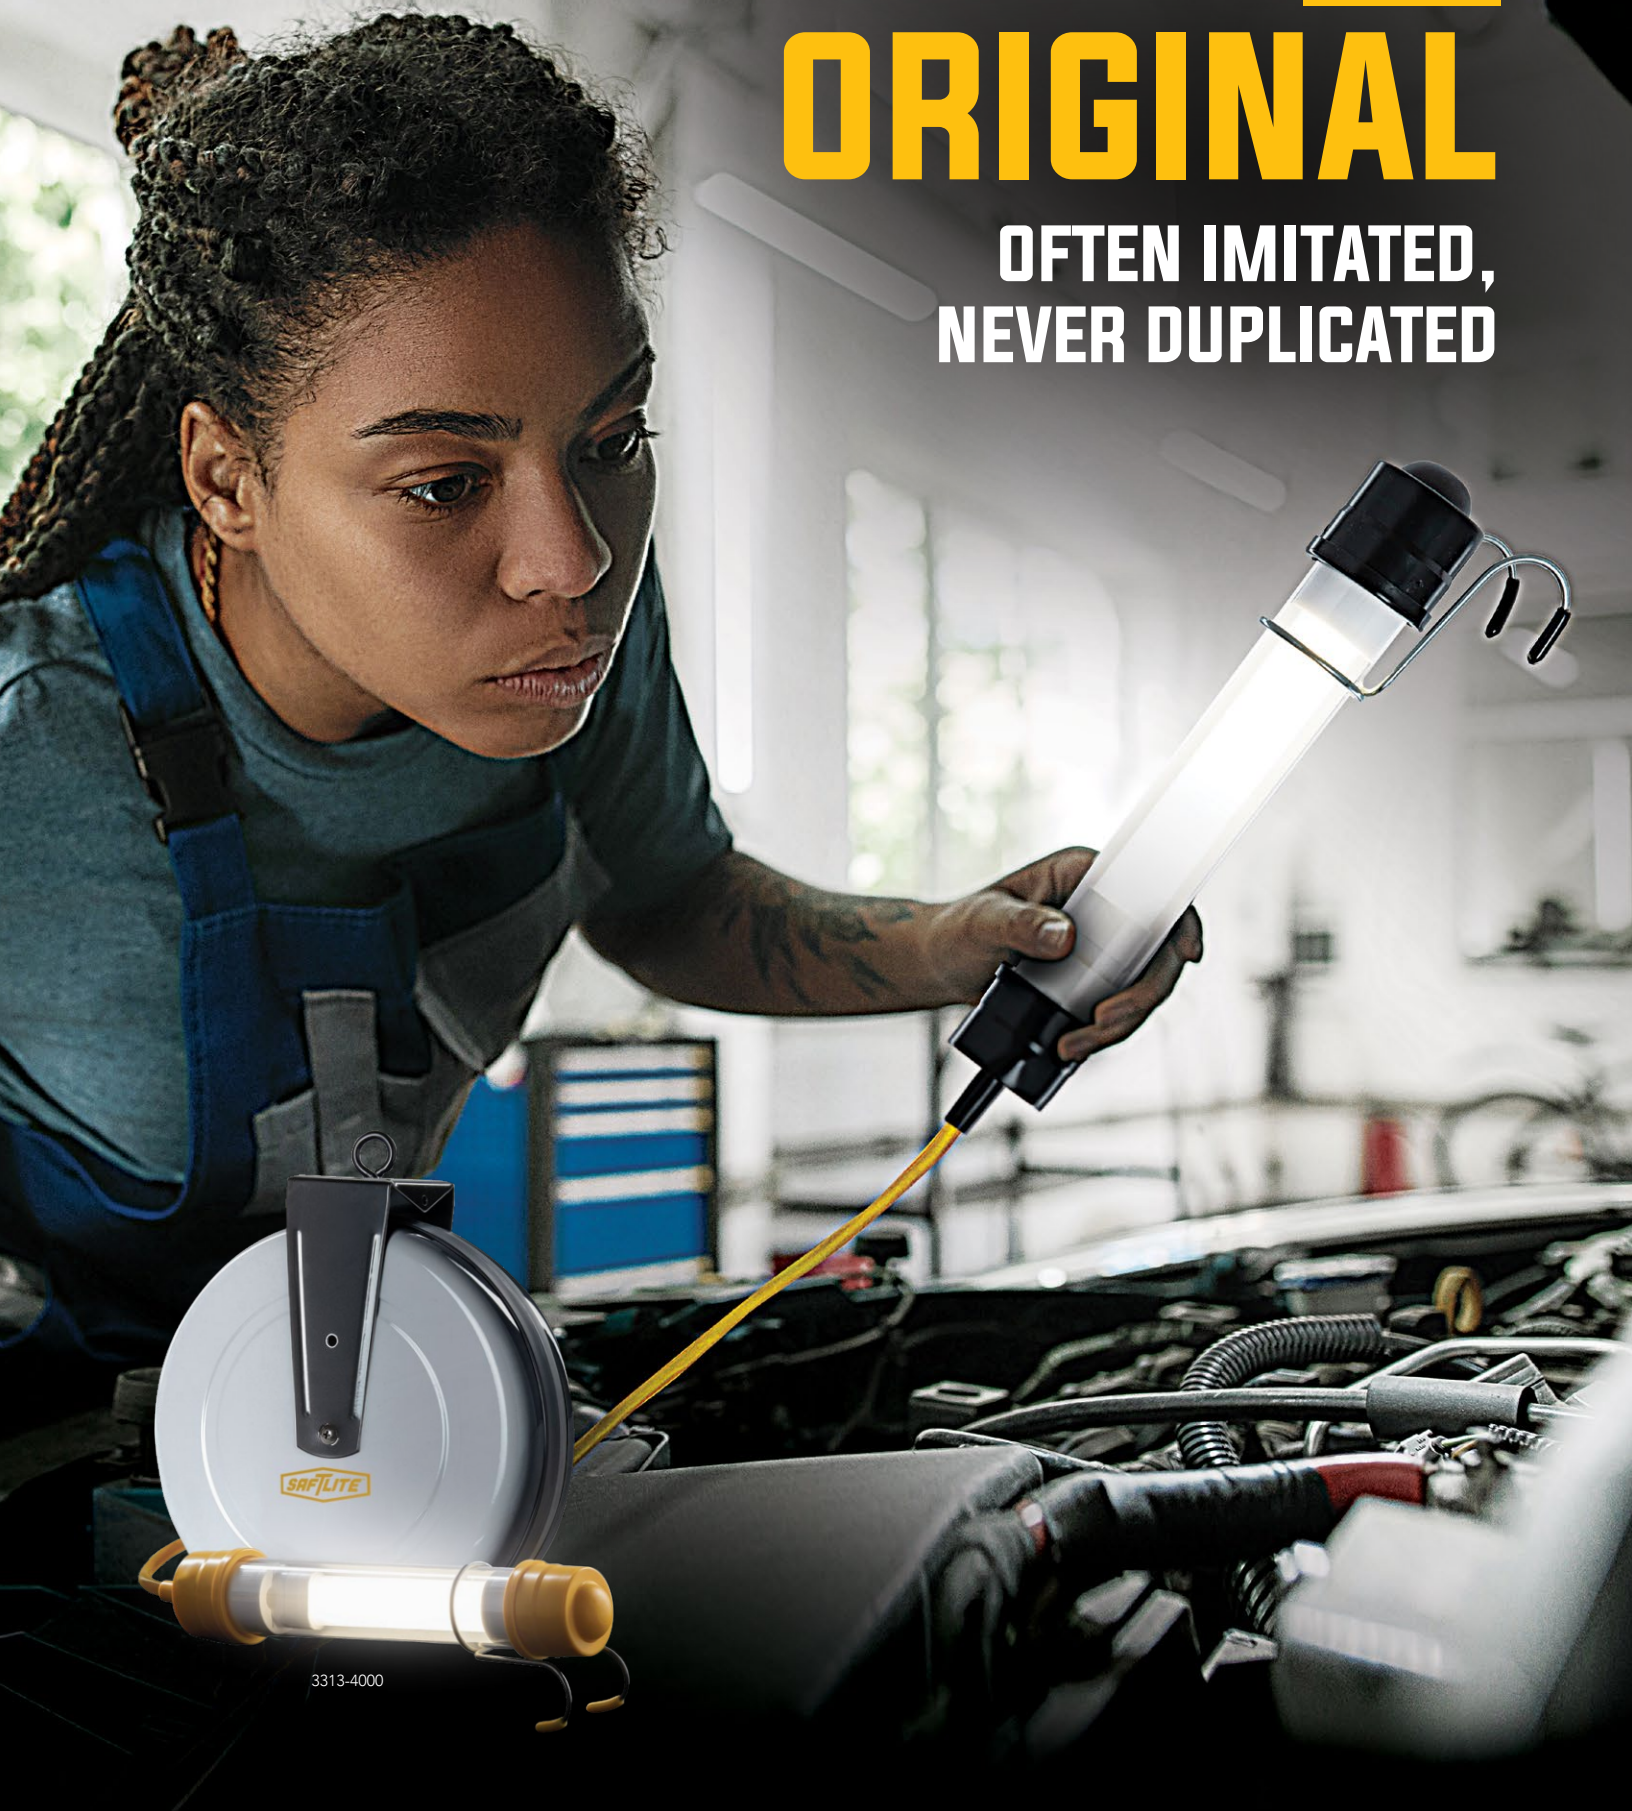

THE ORIGINAL

OFTEN IMITATED,
NEVER DUPLICATED

3313-4000

STUBBY[®]

The Stubby is constructed around a highly efficient LED replaceable lamp with Light Smoothing Technology. The lightweight outer shell is designed to withstand the most rigorous and abusive conditions. The Stubby can be purchased on a retractable cord reel, with a standard cord or as a replaceable head kit.