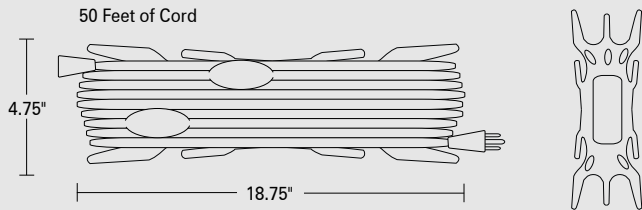

50 Foot Multi-Tap Extension Cord™

{ four in-line outlets }

available with mounting wings

{ 50 foot heavy duty cord }

{ lighted end outlet }

MADE IN THE U.S.A. 

{ The Multi-Tap Extension Cord™ }

{ The Multi-Tap Extension Cord™ }

Multi-Tap Extension Cord

{ 5000-3103 }

{ features }

- The 50' 12/3 cord is rated for up to a total of 15 amps.
- Choose the premium grade cold weather rated SJEOW cord or the SJTW cord for its lower price!
- A total of 5 outlets spaced every 10' provide power where it is needed.
- Connected Drip Guard™ cover protects the outlet from dirt and debris.
- The Power Pod™ housing is available with mounting wings to hang the cord using a nail or a nylon tie.