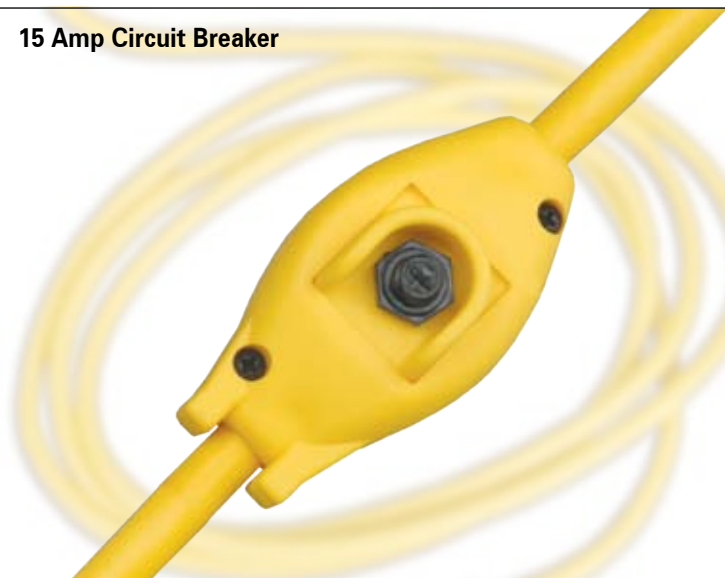

50 Foot Multi-Tap Extension Cord™

{ four in-line outlets }

available with mounting wings

{ 50 foot heavy duty cord }

{ lighted end outlet }

MADE IN THE U.S.A. 

{ The Multi-Tap Extension Cord™ }

{ The Multi-Tap Extension Cord™ }

Multi-Tap Extension Cord

{ 5000-3103 }

{ features }

- The 50' 12/3 cord is rated for up to a total of 15 amps.
- Choose the premium grade cold weather rated SJEOW cord or the SJTW cord for its lower price!
- A total of 5 outlets spaced every 10' provide power where it is needed.
- Connected Drip Guard™ cover protects the outlet from dirt and debris.
- The Power Pod™ housing is available with mounting wings to hang the cord using a nail or a nylon tie.

15 Amp Circuit Breaker

- Our heavy-duty cord winder provided with all Multi-Tap Extension Cords™ helps provide neat, orderly storage of the cord set. ↗

- The optional UL listed GFCI plug protects the user from shock and comes with "test" and "reset" buttons ↗

Optional GFCI Plug

- Every unit comes standard with a 15-amp circuit breaker protected in our Power Pod™ housing located 12" from the plug. ↖

- The premium SJEOW cord set has a lighted end outlet to ensure the power is on. ↗