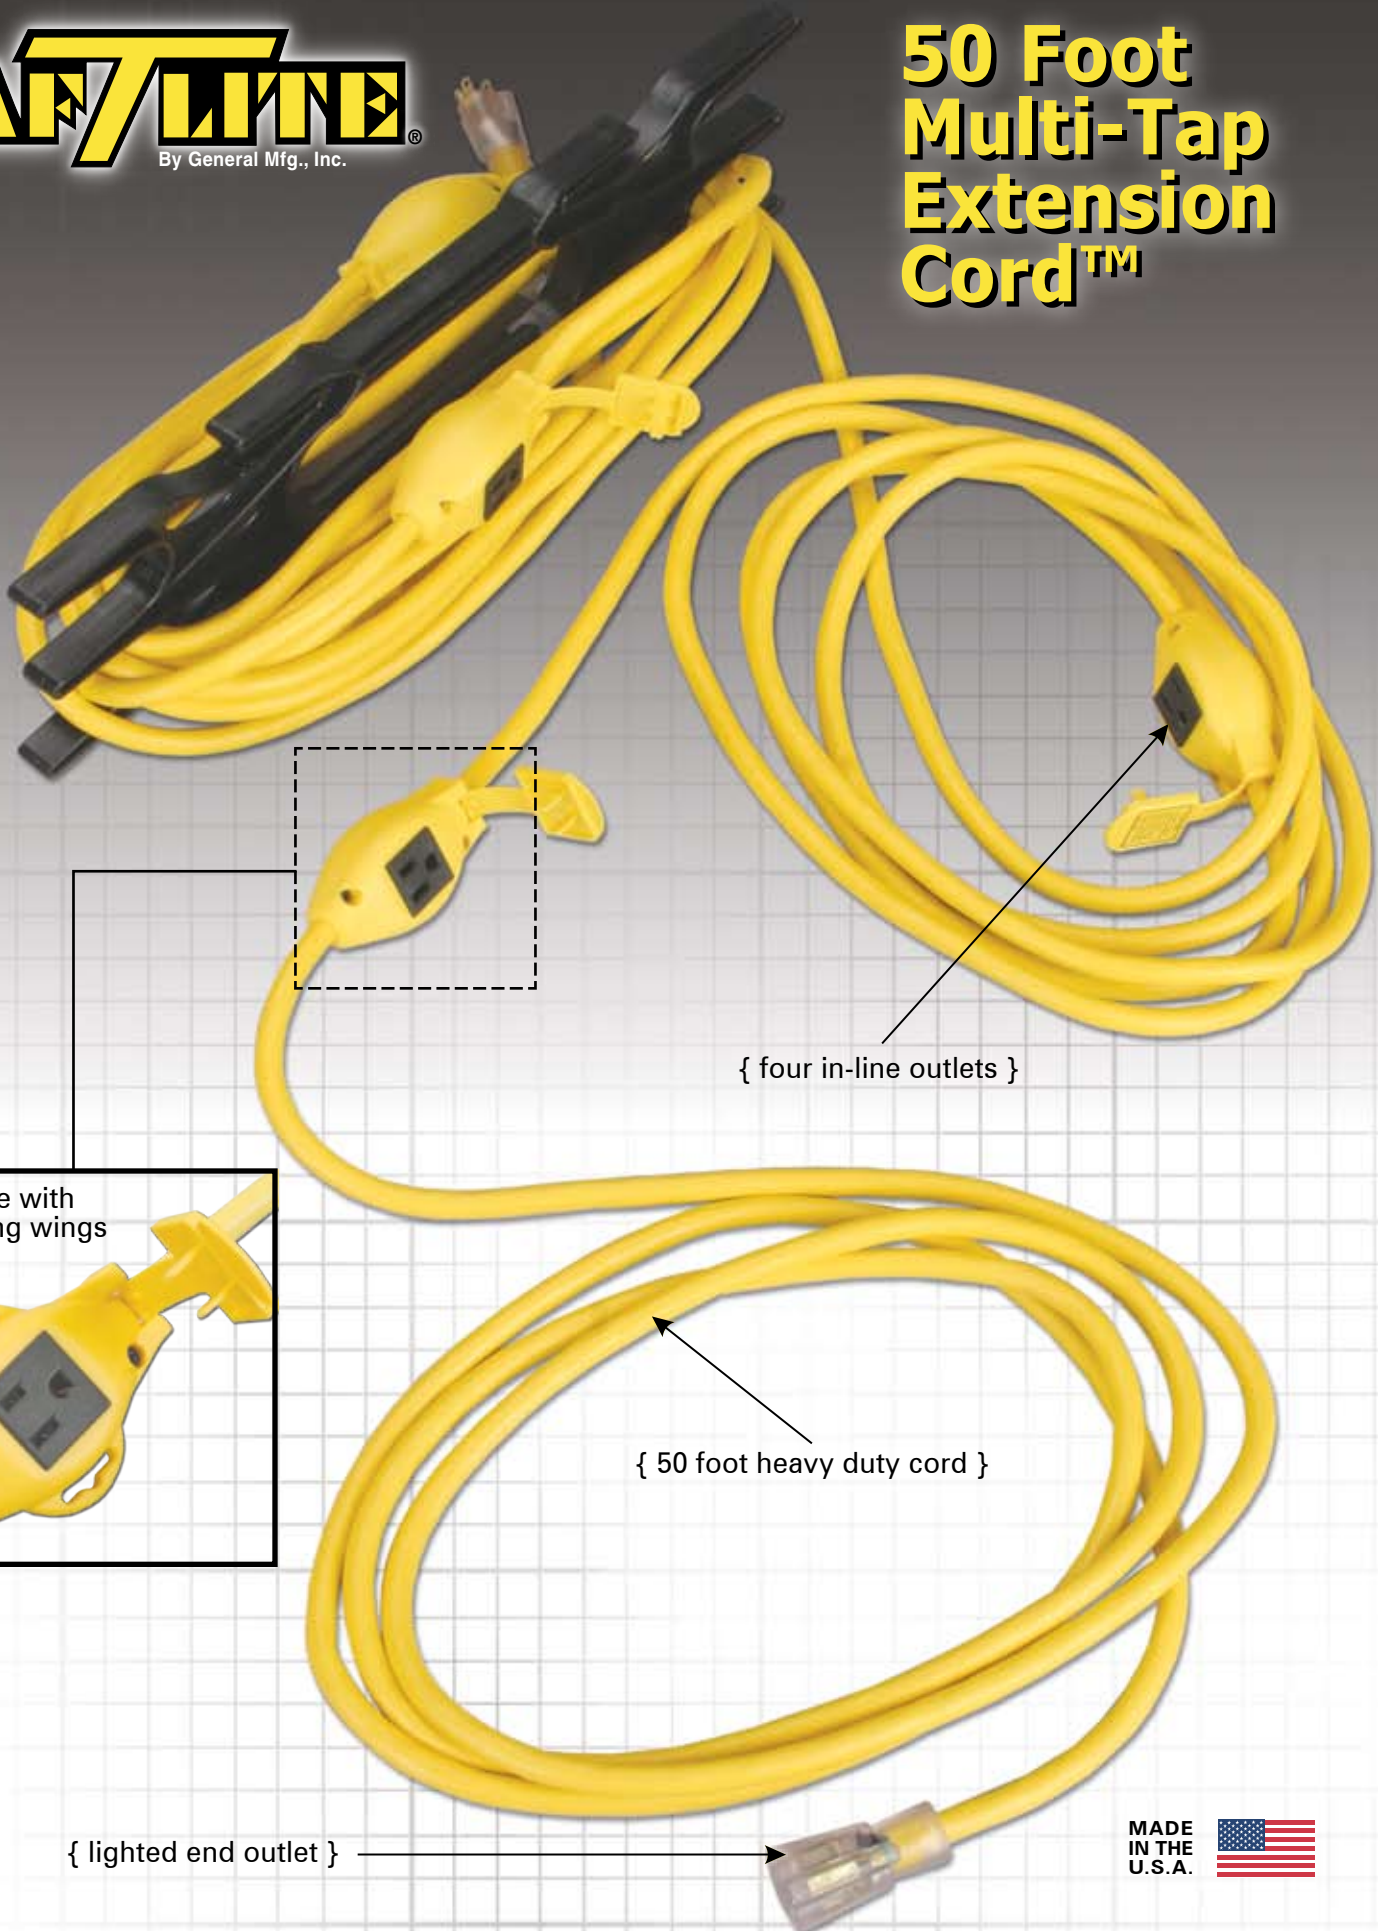

50 Foot Multi-Tap Extension Cord™

{ four in-line outlets }

available with mounting wings

{ 50 foot heavy duty cord }

{ lighted end outlet }

MADE IN THE U.S.A. 

{ The Multi-Tap Extension Cord™ }

{ The Multi-Tap Extension Cord™ }

Multi-Tap Extension Cord

{ 5000-3103 }

{ features }

- The 50' 12/3 cord is rated for up to a total of 15 amps.
- Choose the premium grade cold weather rated SJEOW cord or the SJTW cord for its lower price!
- A total of 5 outlets spaced every 10' provide power where it is needed.
- Connected Drip Guard™ cover protects the outlet from dirt and debris.
- The Power Pod™ housing is available with mounting wings to hang the cord using a nail or a nylon tie.

15 Amp Circuit Breaker

- Our heavy-duty cord winder provided with all Multi-Tap Extension Cords™ helps provide neat, orderly storage of the cord set. ↗

- The optional UL listed GFCI plug protects the user from shock and comes with "test" and "reset" buttons ↗

Optional GFCI Plug

- Every unit comes standard with a 15-amp circuit breaker protected in our Power Pod™ housing located 12" from the plug. ↖

- The premium SJEOW cord set has a lighted end outlet to ensure the power is on. ↗